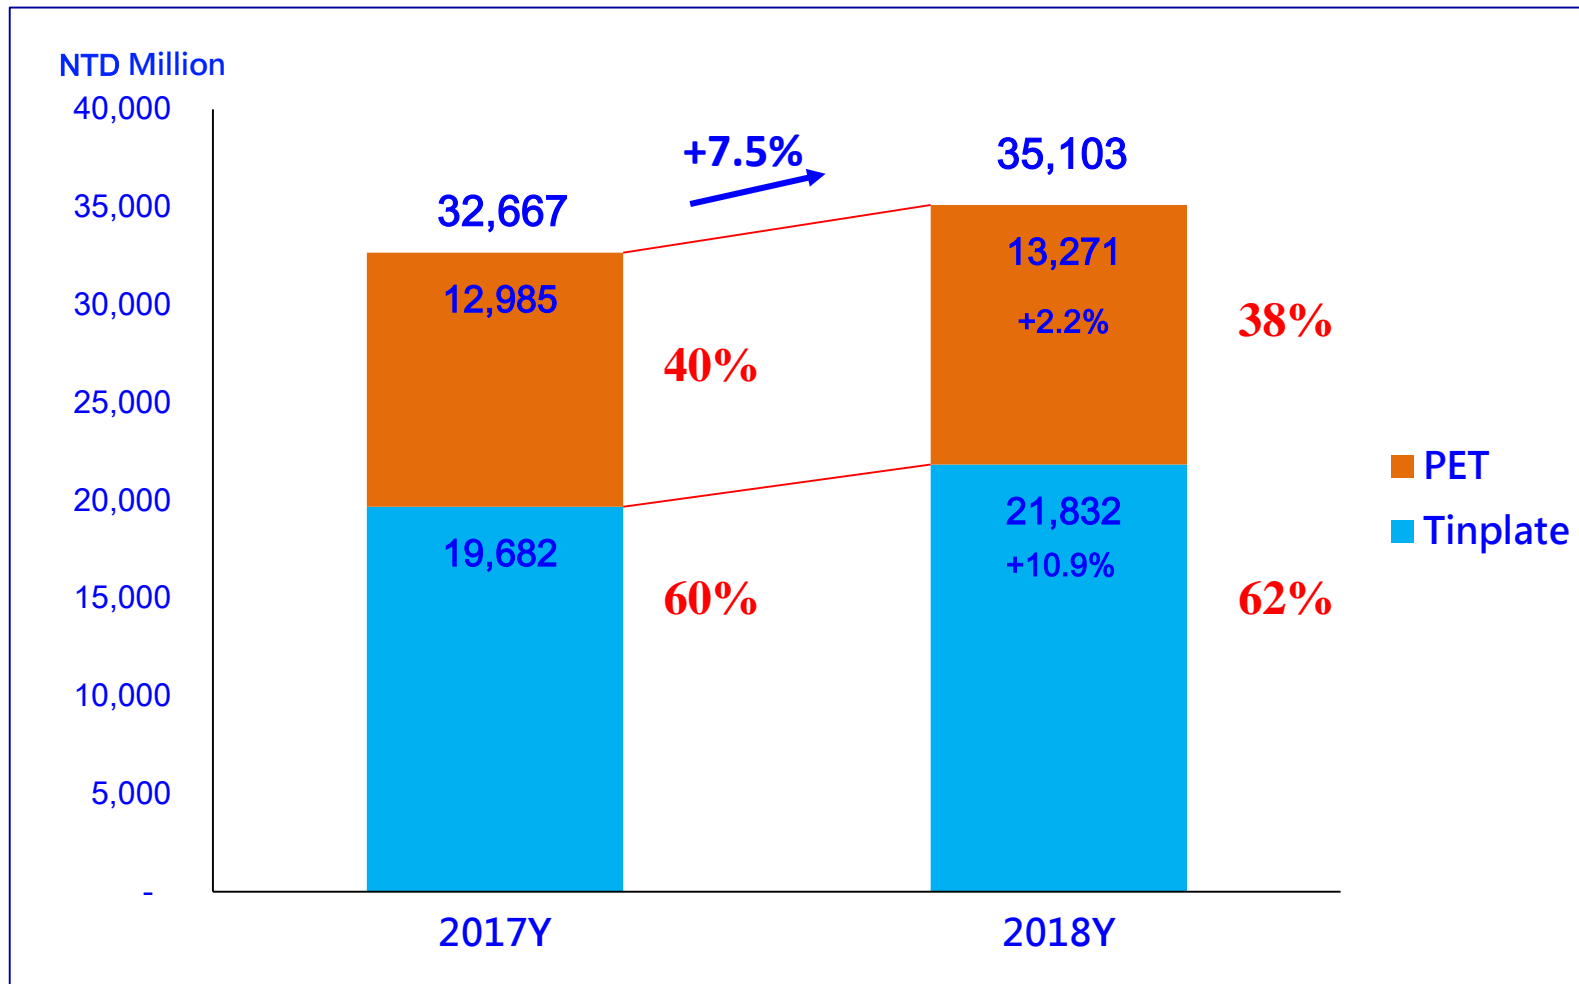

Segment Revenue (Consolidated)