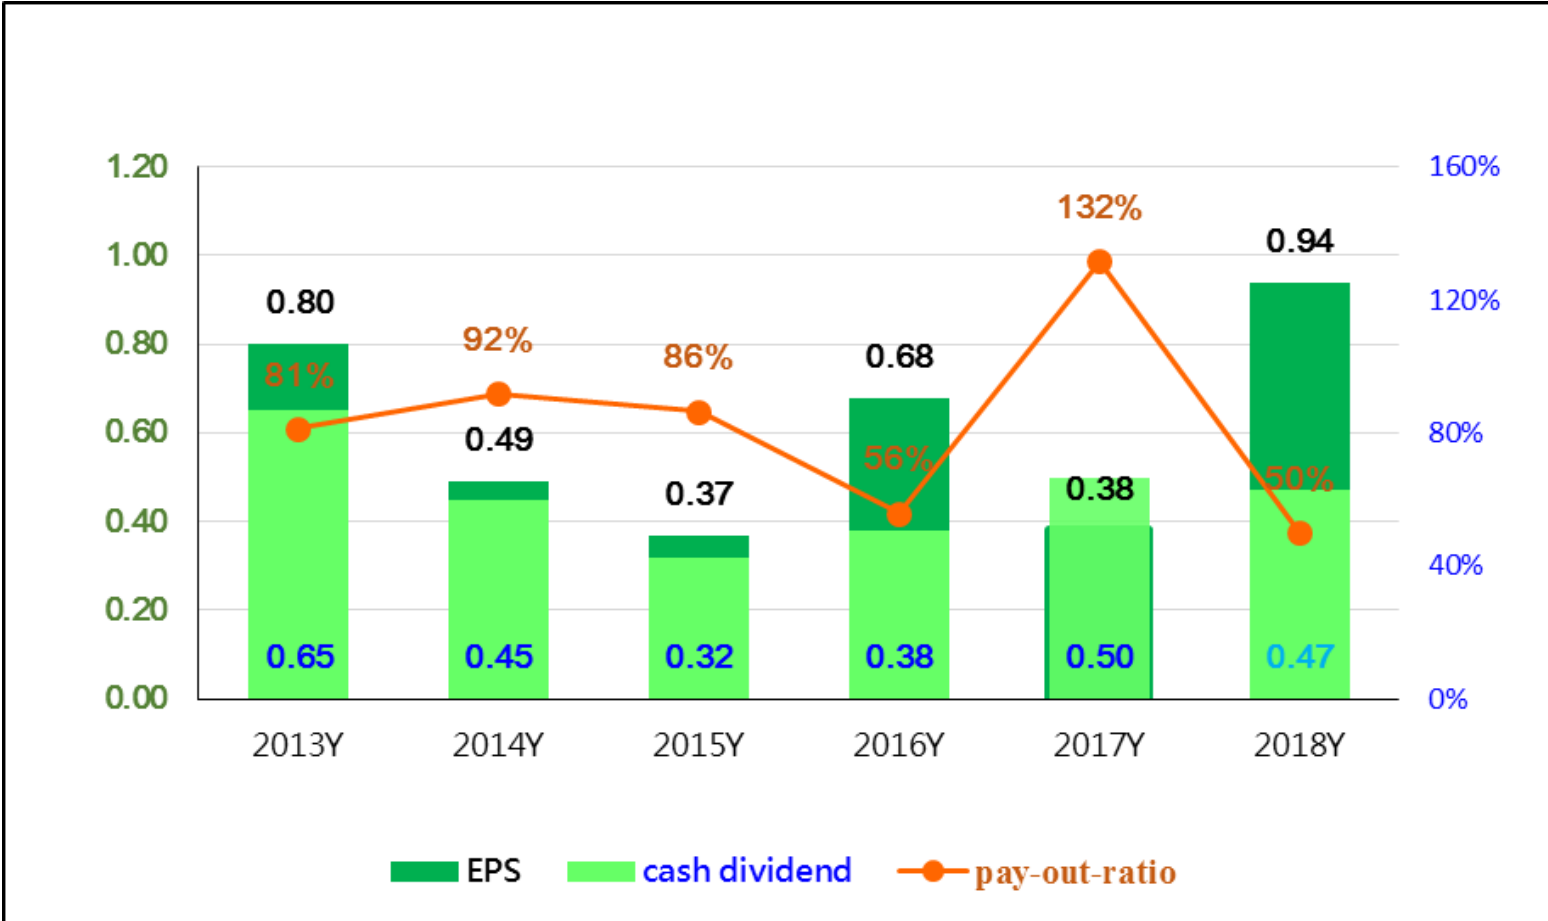

Dividend Policy

* 2018Y dividend has not been approved by shareholders' meeting.