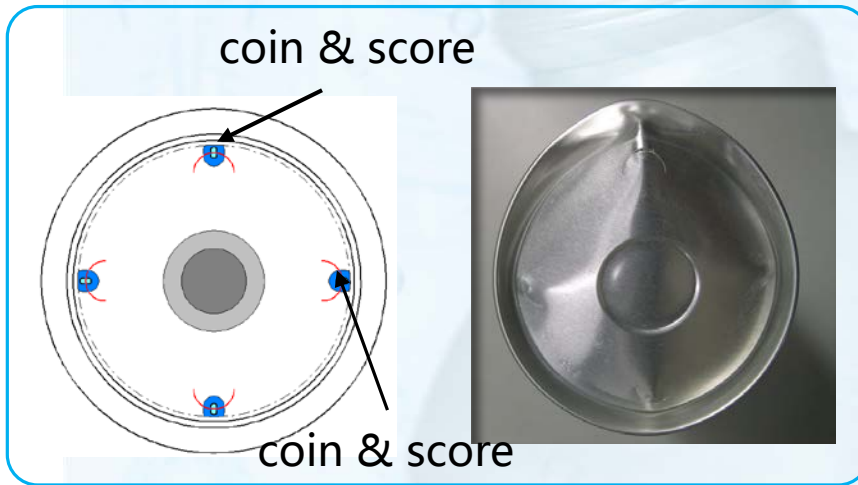

NBC — safety

NBC offers additional explosion-proof features for the bottom End.